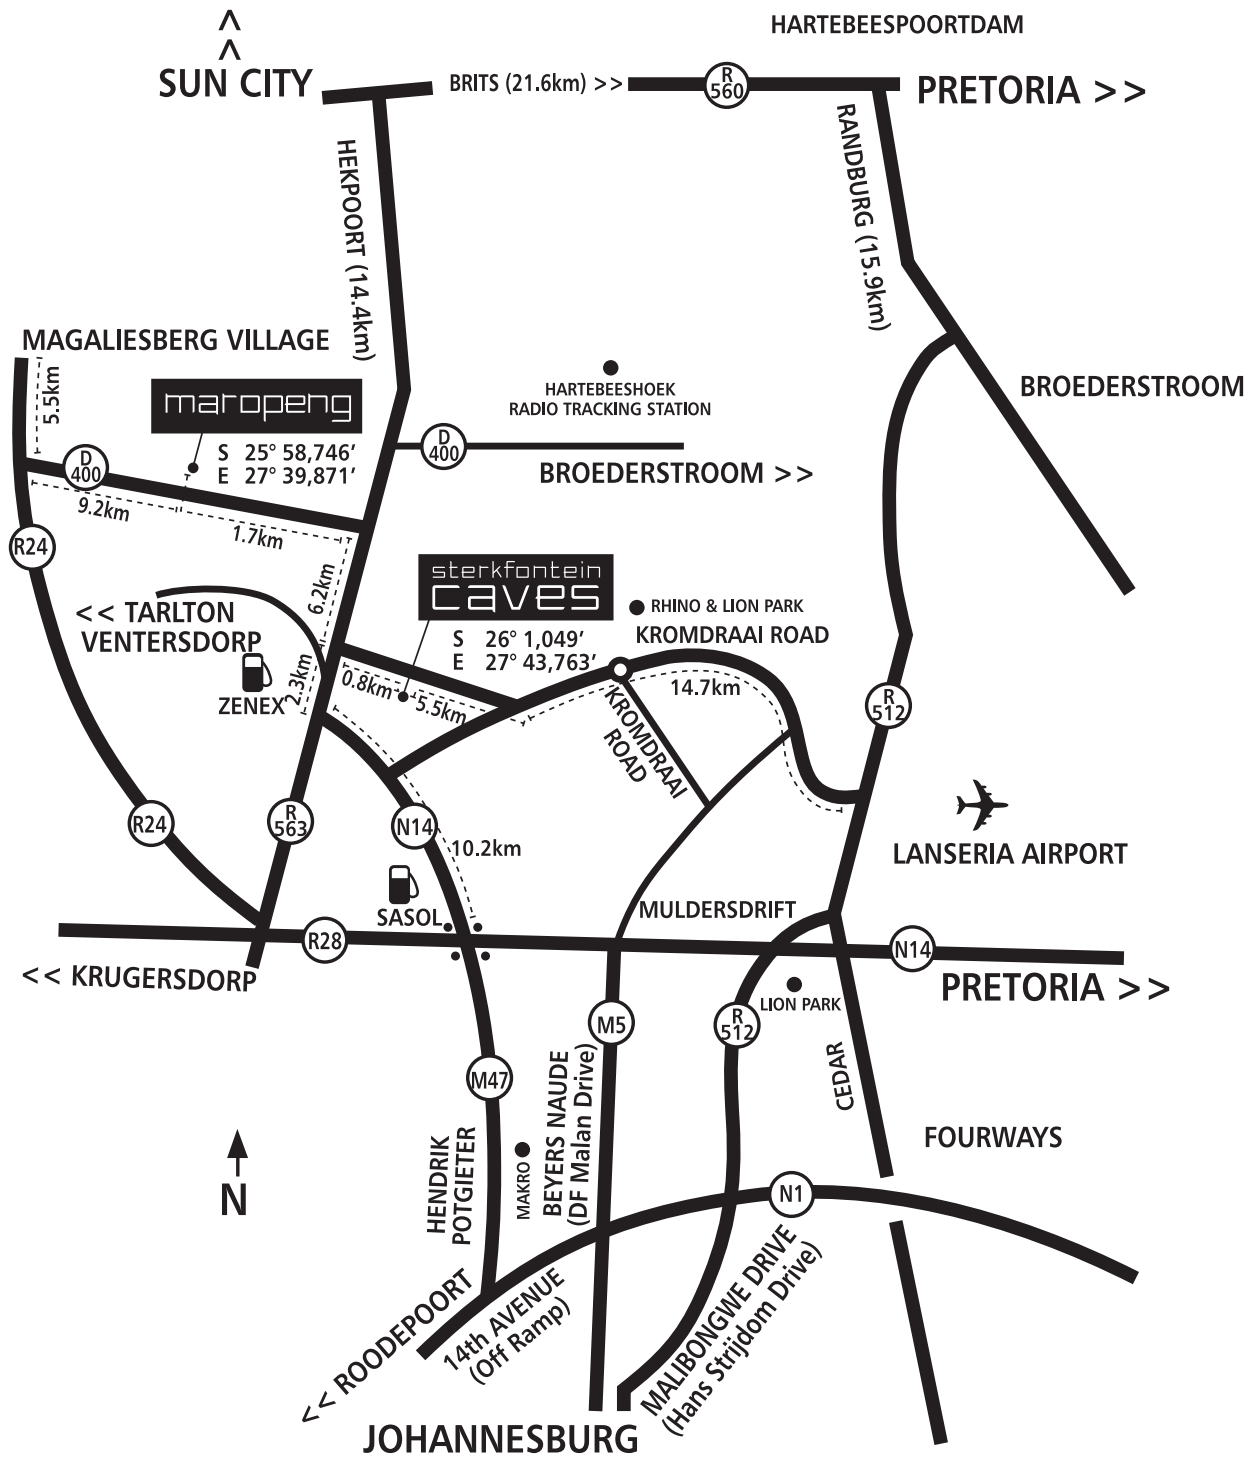

MAP

maropeng

Official Visitor Centre for the Cradle of Humankind World Heritage Site

www.maropeng.co.za

FOR ASSISTANCE WITH DIRECTIONS PLEASE CALL (014) 577-9000
(PLEASE NOTE THIS MAP IS NOT TO SCALE)