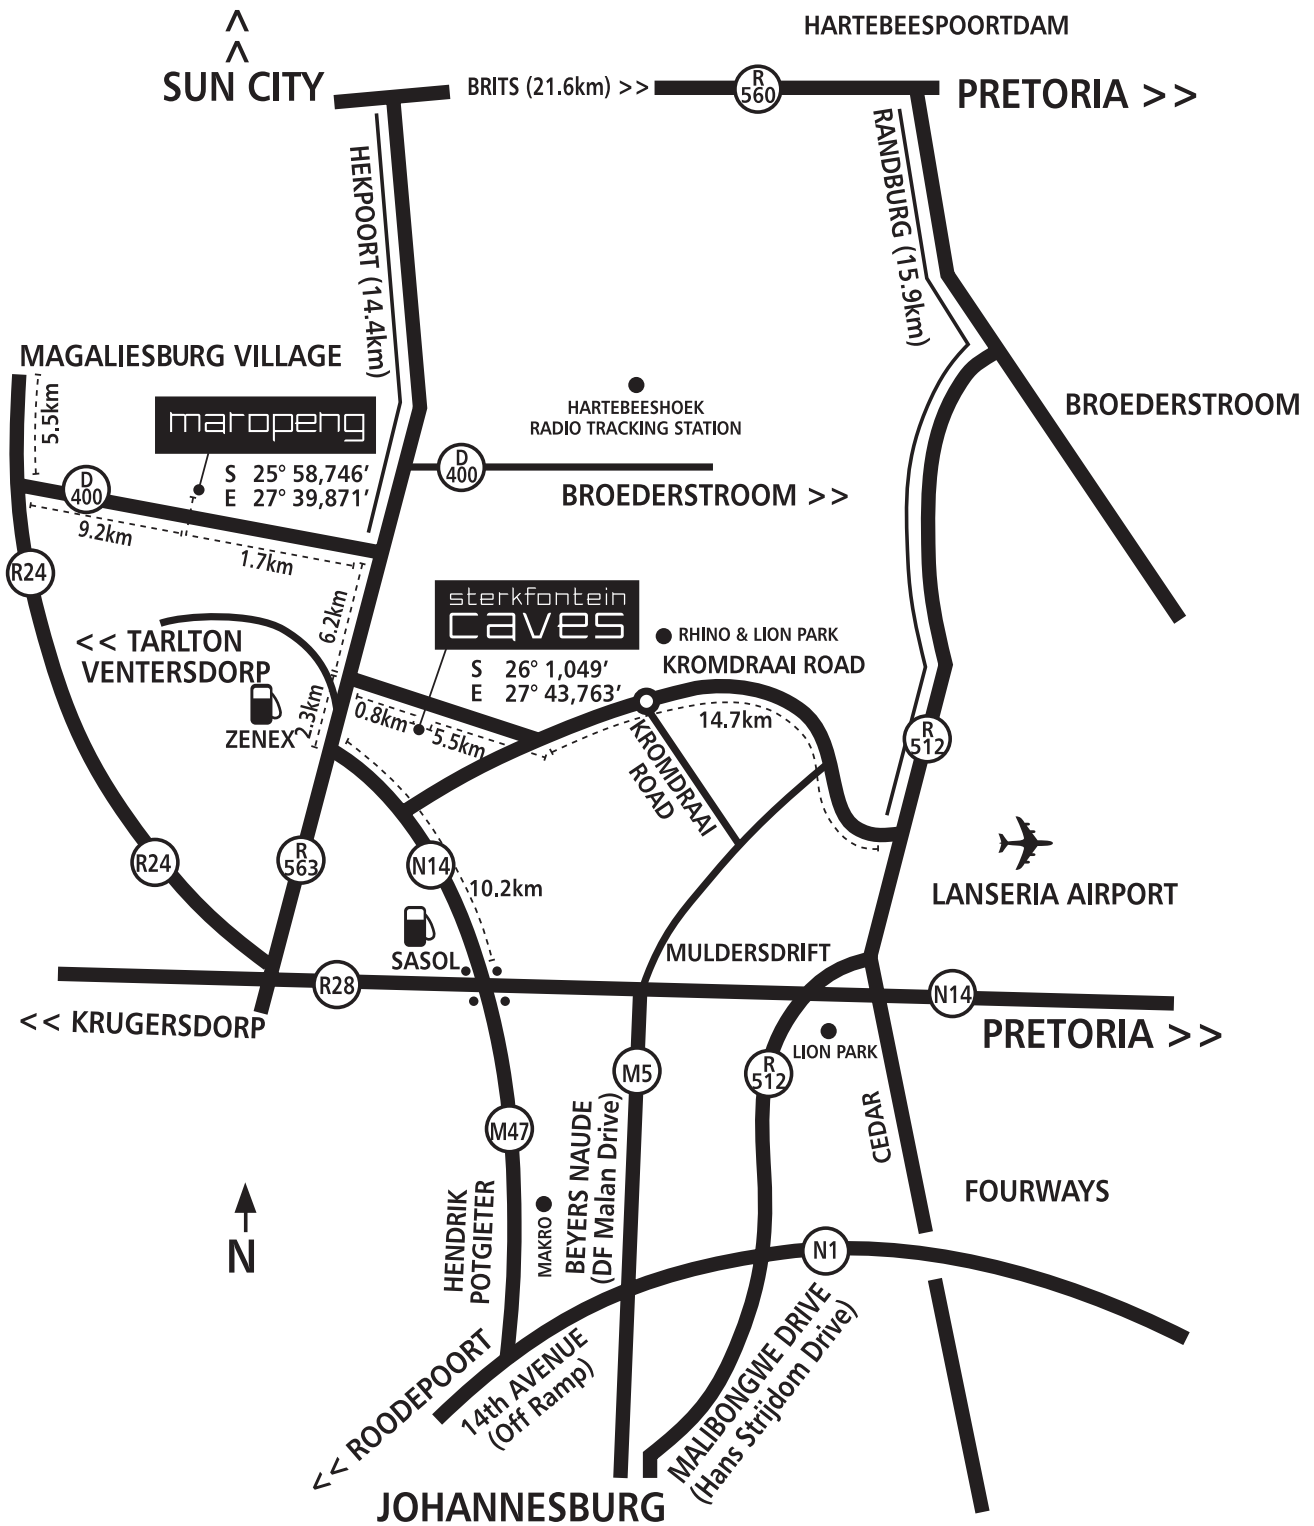

DIRECTIONAL MAP

WELCOME HOME
DISCOVER YOUR HUMAN HERITAGE

maropeng™

OFFICIAL VISITOR CENTRE FOR THE CRADLE OF HUMANKIND WORLD HERITAGE SITE

www.maropeng.co.za

FOR ASSISTANCE WITH DIRECTIONS PLEASE CALL (014) 577 9000
(PLEASE NOTE THIS MAP IS NOT TO SCALE)